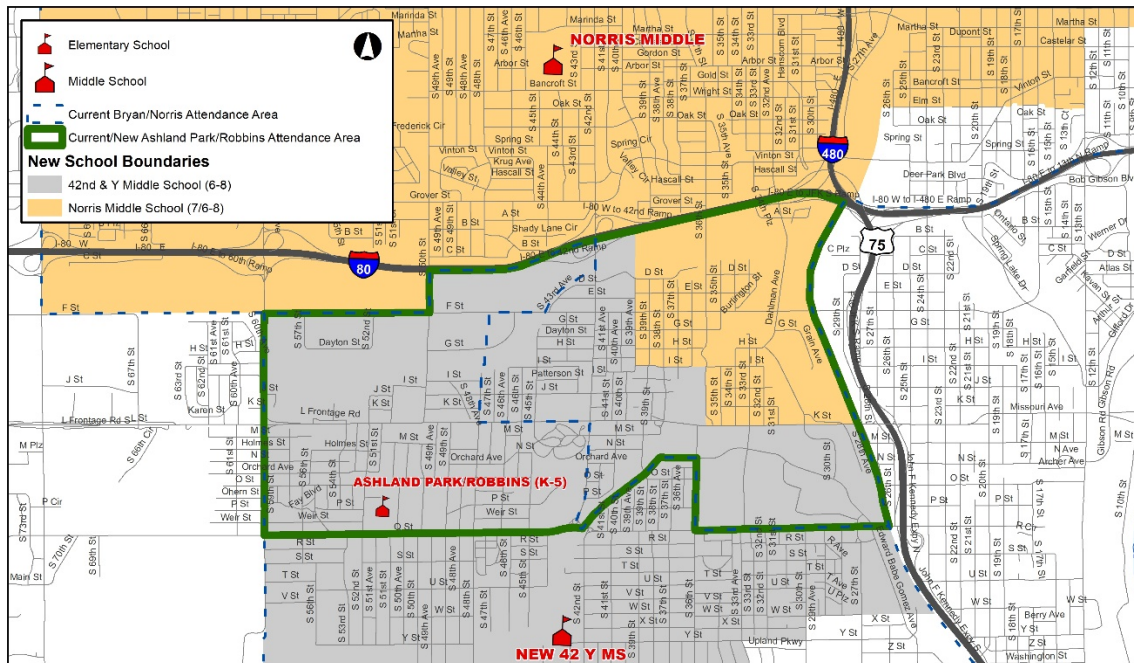

# Bond Phase 2 Construction and Boundaries Update Ashland Park-Robbins Elementary School

## Boundary Changes:

- Ashland Park-Robbins Elementary has no boundary changes at the elementary level.
- As the new 42nd & Y middle school opens, tentatively scheduled for fall 2023, boundary changes at the middle school level will go into effect.
  - Starting in the 2023-24 school year, the majority of Ashland Park-Robbins Elementary will be assigned to the new 42nd & Y middle school.
  - The northeastern portion of the boundary will continue to be assigned to Norris Middle School.

## Grade Level Configuration:

- Starting in the 2023-24 school year, Ashland Park-Robbins Elementary will become a PK-5 school.
  - The majority of Ashland Park-Robbins Elementary grade six students will transition to the new 42nd & Y middle school.
  - Grade six students living in the northeastern portion of the boundary will continue to be assigned to Norris Middle School.