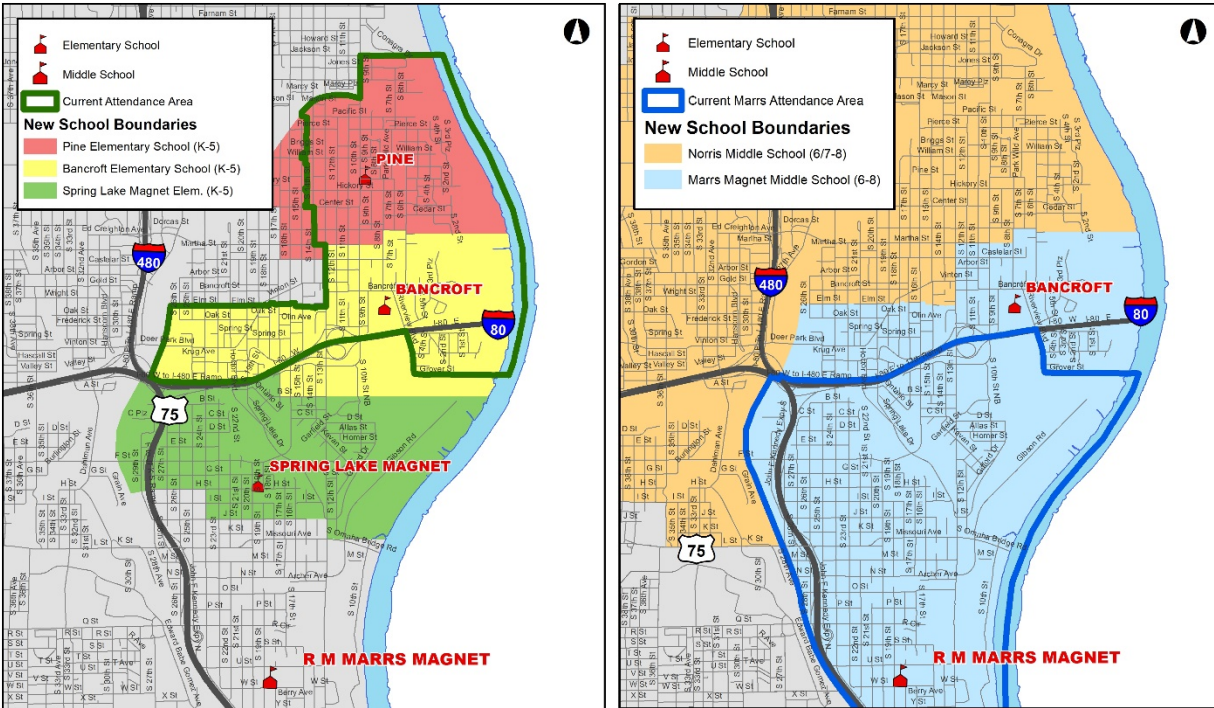

Bond Phase 2 Construction and Boundaries Update Bancroft Elementary School

Boundary Changes:

- As the new Pine Elementary School (10th & Pine) opens, tentatively scheduled for fall 2022, boundary changes surrounding the school will go into effect.
 - Bancroft Elementary's northern boundary will become part of the Pine Elementary School boundaries.
 - A portion of Spring Lake Elementary's northeastern boundary will transition to Bancroft Elementary.
- As the new 42nd & Y middle school opens, tentatively scheduled for fall 2023, boundary changes at the middle school level will go into effect.
 - Starting in the 2022-23 school year, Bancroft Elementary will be assigned to R.M. Marris Magnet Center.

Grade Level Configuration:

- Starting in the 2022-23 school year, Bancroft Elementary will become a PK-5 school.
- Grade six classes will transition to R.M. Marris Magnet Center.

OPS is committed to regular, ongoing communication with impacted families throughout Bond Phase 2. For more information, please visit <https://boundary.ops.org/> or contact the Bancroft Elementary office at (531) 299-1040.