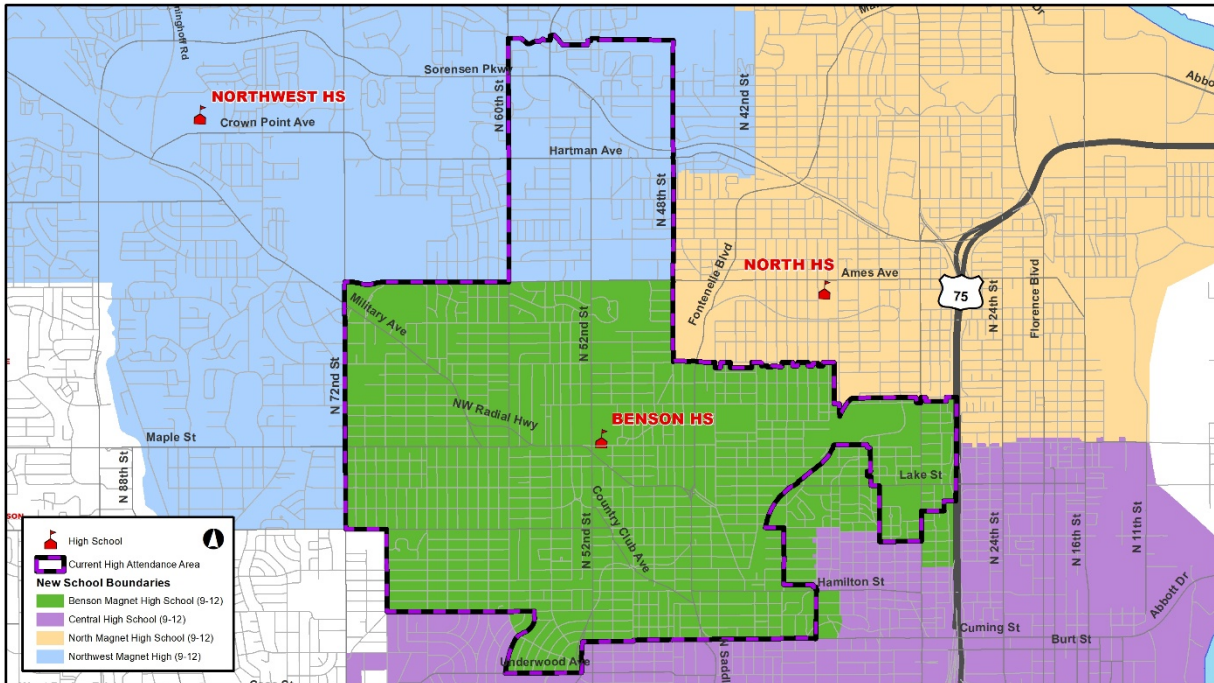

Bond Phase 2 Construction and Boundaries Update Benson High School

Boundary Changes:

- As the new Westview High School (156th & Ida) and Buena Vista High School (60th & L) open, tentatively scheduled for fall 2022, boundary changes for all district high schools will go into effect.
 - Benson High's northern boundary will transition to Northwest High.
 - A portion of Central High School's northern boundary will transition to Benson High.

OPS is committed to regular, ongoing communication with impacted families throughout Bond Phase 2. For more information, please visit <https://boundary.ops.org/> or contact the Benson High office at (531) 299-2520.