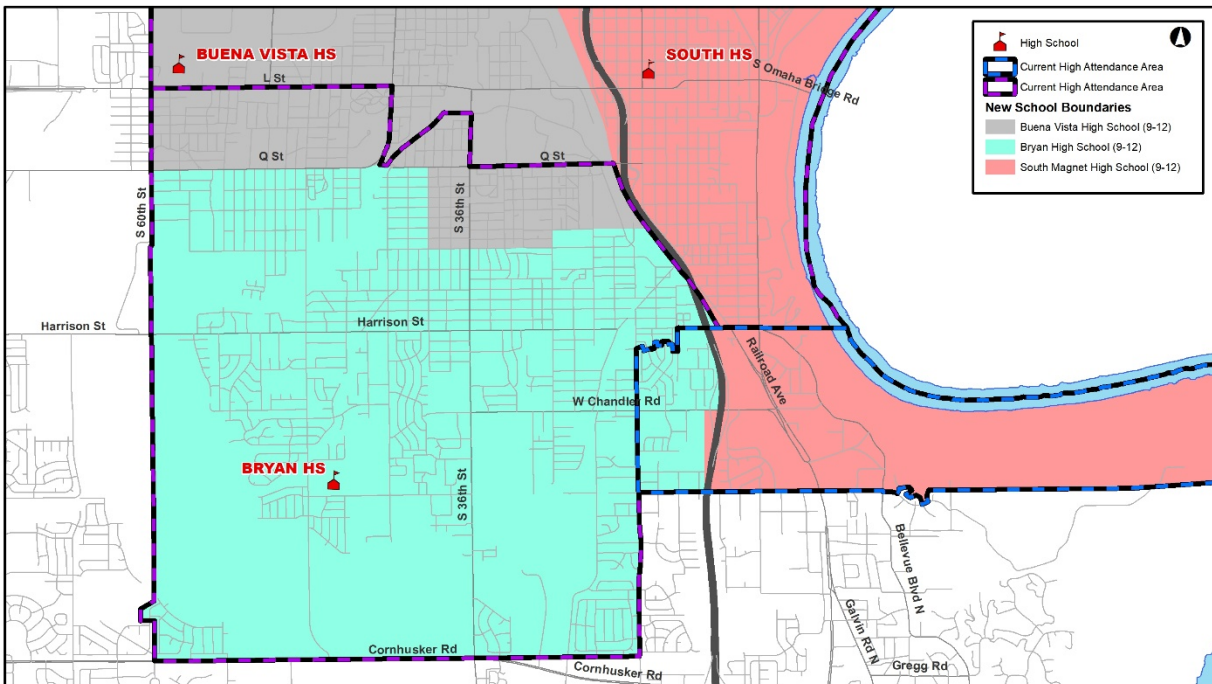

Bond Phase 2 Construction and Boundaries Update Bryan High School

Boundary Changes:

- As the new Westview High School (156th & Ida) and Buena Vista High School (60th & L) open, tentatively scheduled for fall 2022, boundary changes for all district high schools will go into effect.
 - Bryan High’s northern boundary will become part of the Buena Vista High School boundaries.
 - A portion of South and Bryan High’s shared attendance boundary will transition to Bryan High.

Grade Level Configuration:

- Buena Vista High School will open with 9th and 10th grade only, adding 11th grade in 2023 and 12th grade in 2024.
- Students residing in the Buena Vista High attendance area and attending their current home high school of Bryan High in the 2021-22 school year for 9th grade, will be required to transition to Buena Vista High at the start of the 2022-23 school year for 10th grade.