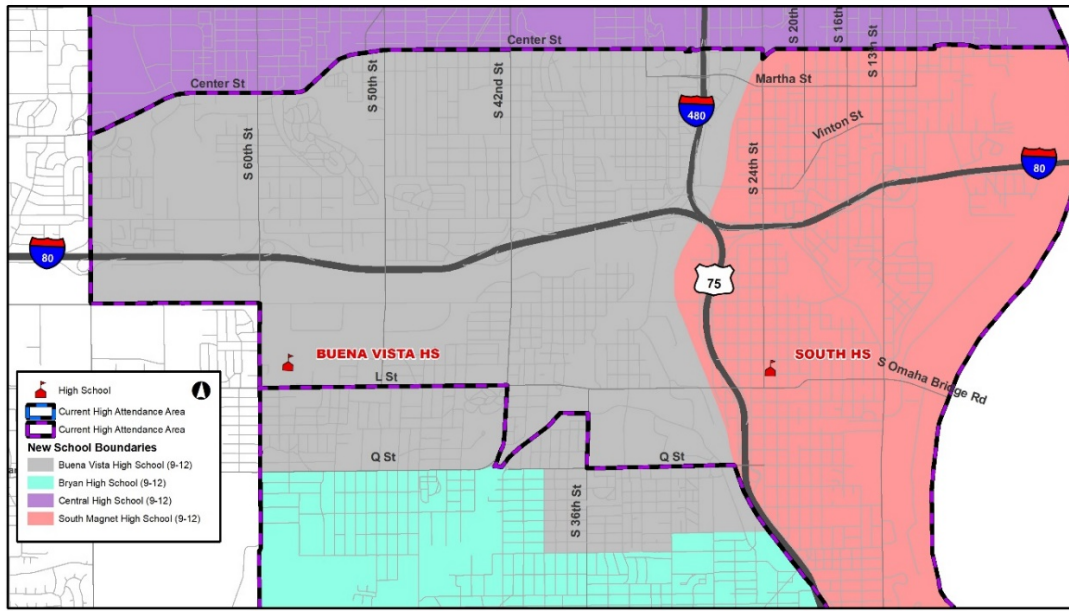

## Bond Phase 2 Construction and Boundaries Update Buena Vista High School (60th & L)

### Construction:

- Construction for the new Buena Vista High School has already begun.
  - Construction is tentatively scheduled to be complete in time for the start of the 2022-23 school year.

### Boundary Changes:

- As Buena Vista High School opens, tentatively scheduled for fall 2022, boundary changes surrounding the school will go into effect.
  - Bryan High's northern boundary will become part of the Buena Vista High School boundaries.
  - South High's western boundary will become part of the Buena Vista High School boundaries.