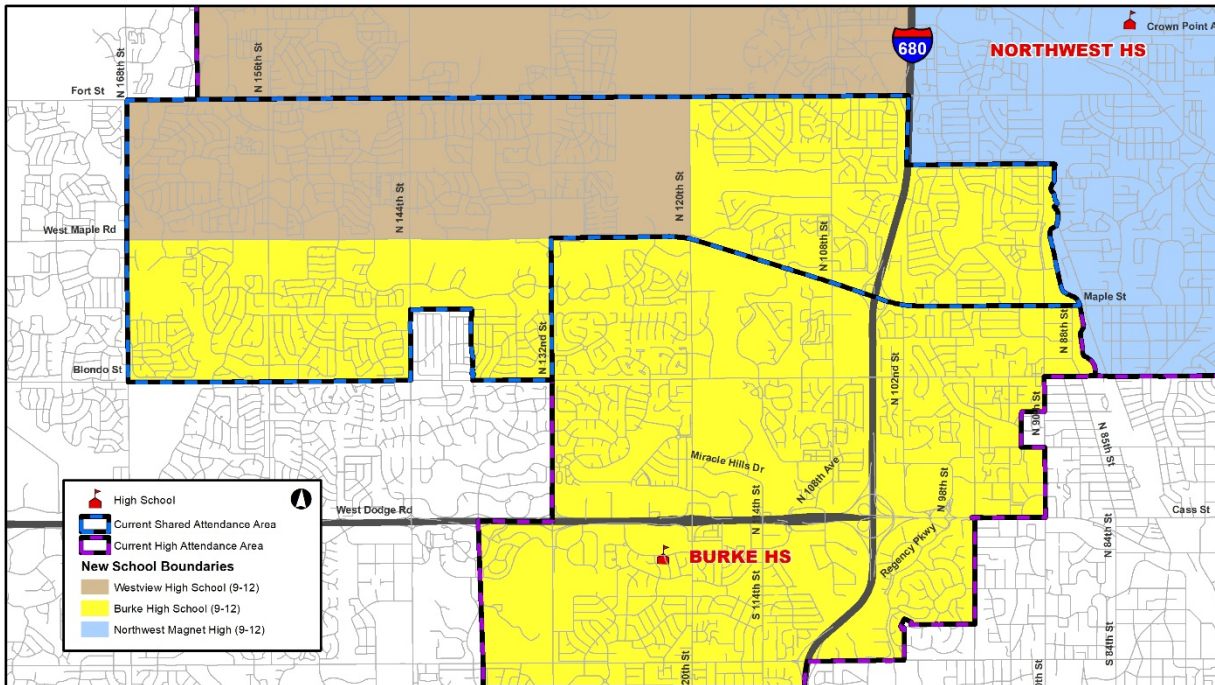

Bond Phase 2 Construction and Boundaries Update Burke High School

Boundary Changes:

- As the new Westview High School (156th & Ida) and Buena Vista High School (60th & L) open, tentatively scheduled for fall 2022, boundary changes for all district high schools will go into effect.
 - The northwestern portion of Burke and Northwest High's shared attendance boundary will become part of the Westview High School boundaries.

Grade Level Configuration:

- Westview High School will open with 9th and 10th grade only, adding 11th grade in 2023 and 12th grade in 2024.
- Students residing in the Westview High attendance area and attending their current home high school of Burke High in the 2021-22 school year for 9th grade, will be required to transition to Westview High at the start of the 2022-23 school year for 10th grade.