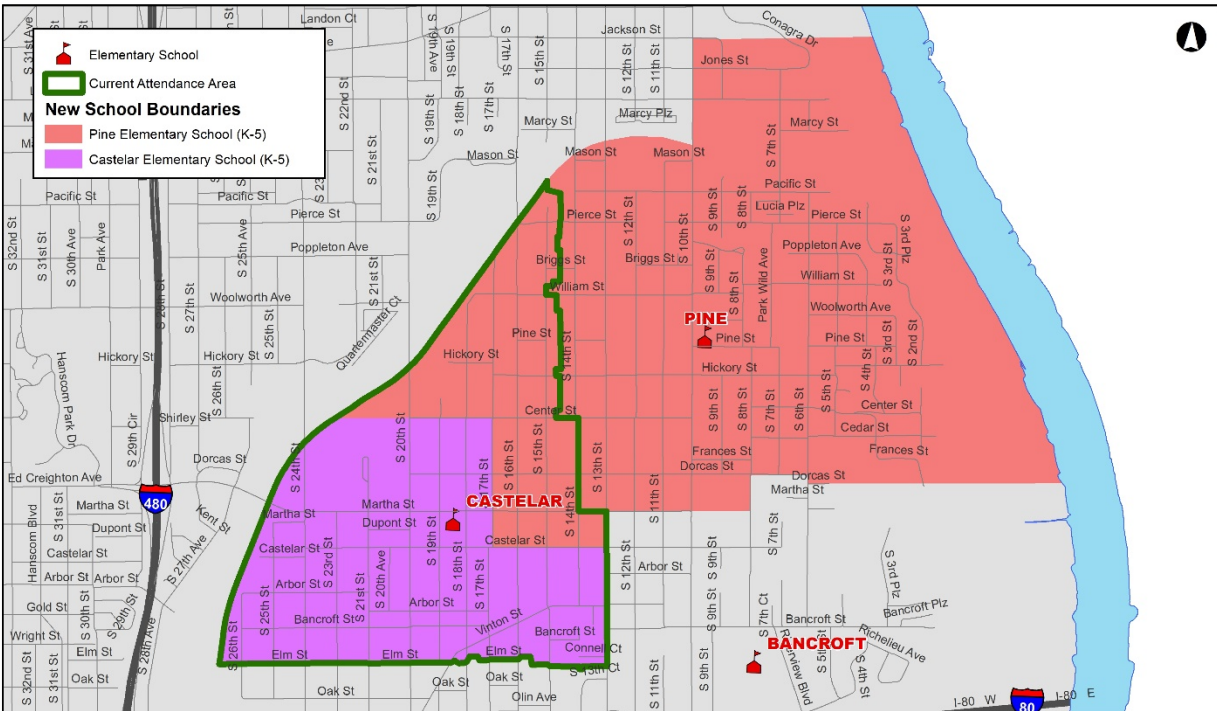

# Bond Phase 2 Construction and Boundaries Update Castelar Elementary School

## Boundary Changes:

- As the new Pine Elementary School (10th & Pine) opens, tentatively scheduled for fall 2022, boundary changes surrounding the school will go into effect.
  - A portion of Castelar Elementary’s northeastern boundary will become part of the Pine Elementary School boundaries.
- Castelar Elementary will continue to be assigned to Norris Middle School.