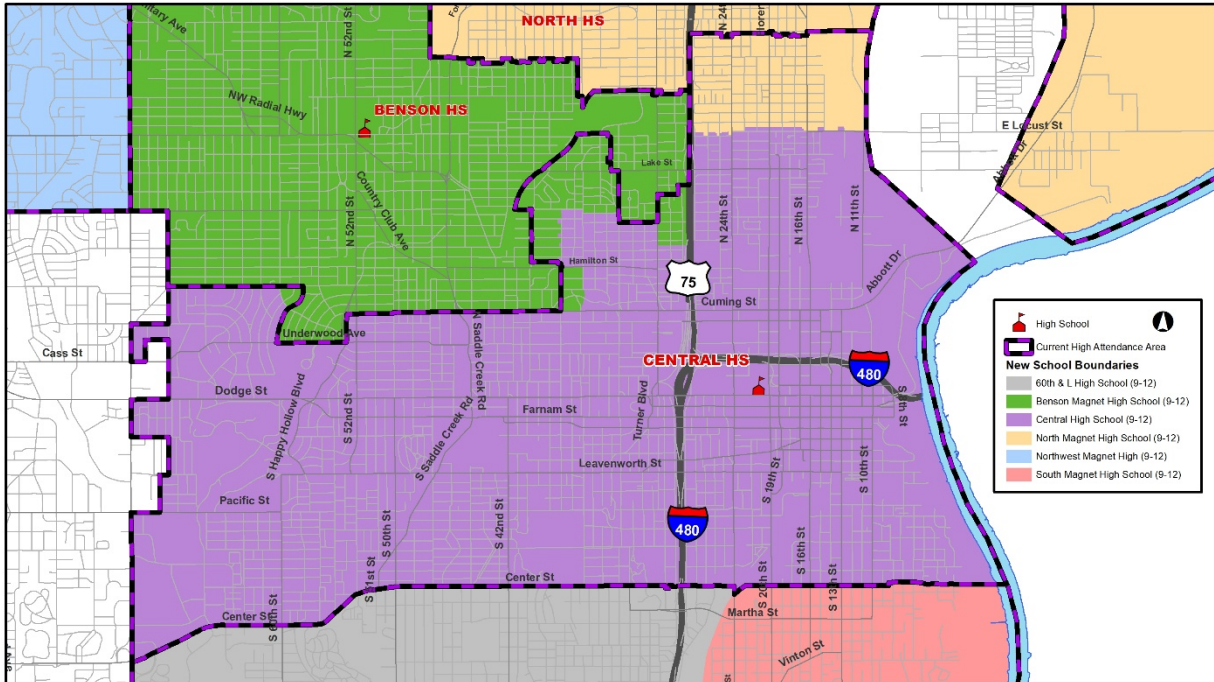

## Bond Phase 2 Construction and Boundaries Update Central High School

### Boundary Changes:

- As the new Westview High School (156th & Ida) and Buena Vista High School (60th & L) open, tentatively scheduled for fall 2022, boundary changes for all district high schools will go into effect.
  - A portion of Central High's northeastern boundary will transition to North High.
  - A portion of Central High's northcentral boundary will transition to Benson High.