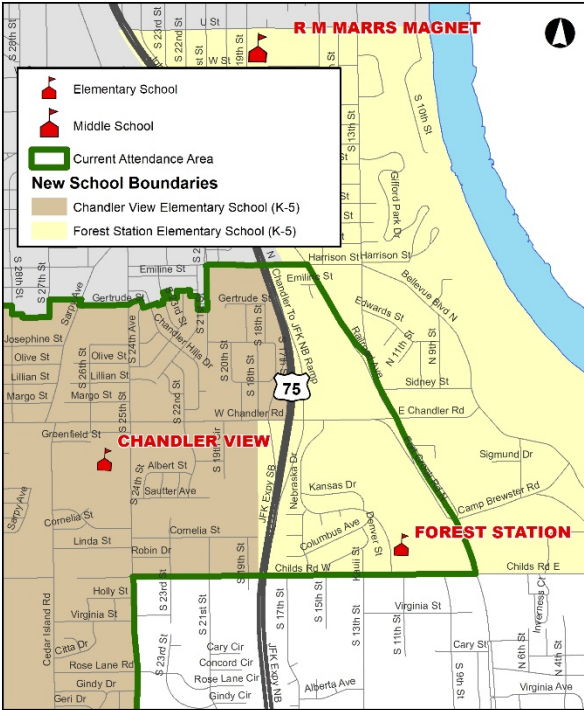

Bond Phase 2 Construction and Boundaries Update Chandler View Elementary School

Boundary Changes:

- As the new Forest Station Elementary School (Fort Crook) opens, tentatively scheduled for fall 2022, boundary changes surrounding the school will go into effect.
 - A portion of Chandler View’s eastern boundary will become part of the Forest Station Elementary School boundaries.
 - Chandler View Elementary will continue to be assigned to Bryan Middle School.
 - The new Forest Station Elementary School will be assigned to R.M. MARRS Magnet Center.

Grade Level Configuration:

- Starting in the 2023-24 school year, Chandler View Elementary will become a PK-5 school.
- Grade six classes will transition to Bryan Middle School.

OPS is committed to regular, ongoing communication with impacted families throughout Bond Phase 2. For more information, please visit <https://boundary.ops.org/> or contact the Chandler View Elementary office at (531) 299-1220.