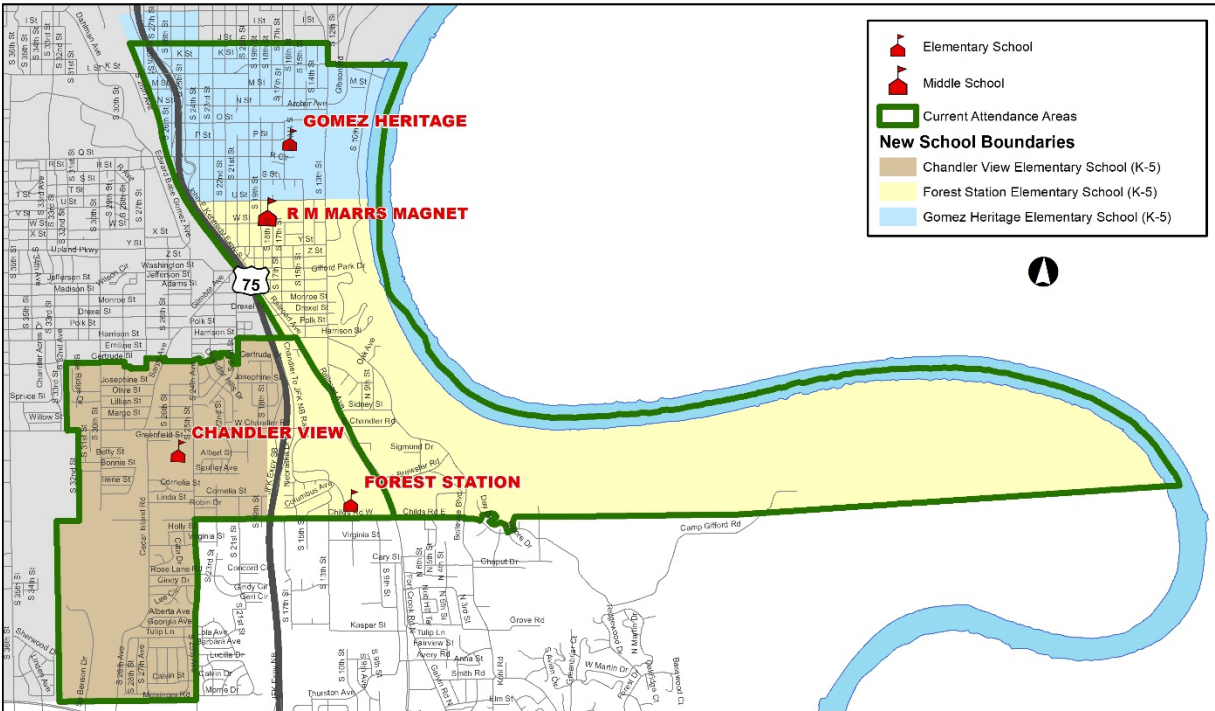

Bond Phase 2 Construction and Boundaries Update Forest Station Elementary School (Fort Crook)

Construction:

- Construction for Forest Station Elementary School will begin during the 2020-21 school year.
 - Construction is tentatively scheduled to be completed in time for the start of the 2022-23 school year.

Boundary Changes:

- As Forest Station Elementary School opens, tentatively scheduled for fall 2022, boundary changes surrounding the school will go into effect.
 - A portion of Chandler View Elementary’s eastern boundary and a portion of Gomez Heritage Elementary’s southern boundary will become the Forest Station Elementary School boundaries.

Grade Level Configuration:

- Forest Station Elementary School will open as a K-5 school.
- R.M. Marris Magnet Center will be the assigned middle school for grades 6-8.

OPS is committed to regular, ongoing communication with impacted families throughout Bond Phase 2. For more information, please visit <https://boundary.ops.org/> or contact OPS Student and Community Services at (531) 299-0302.