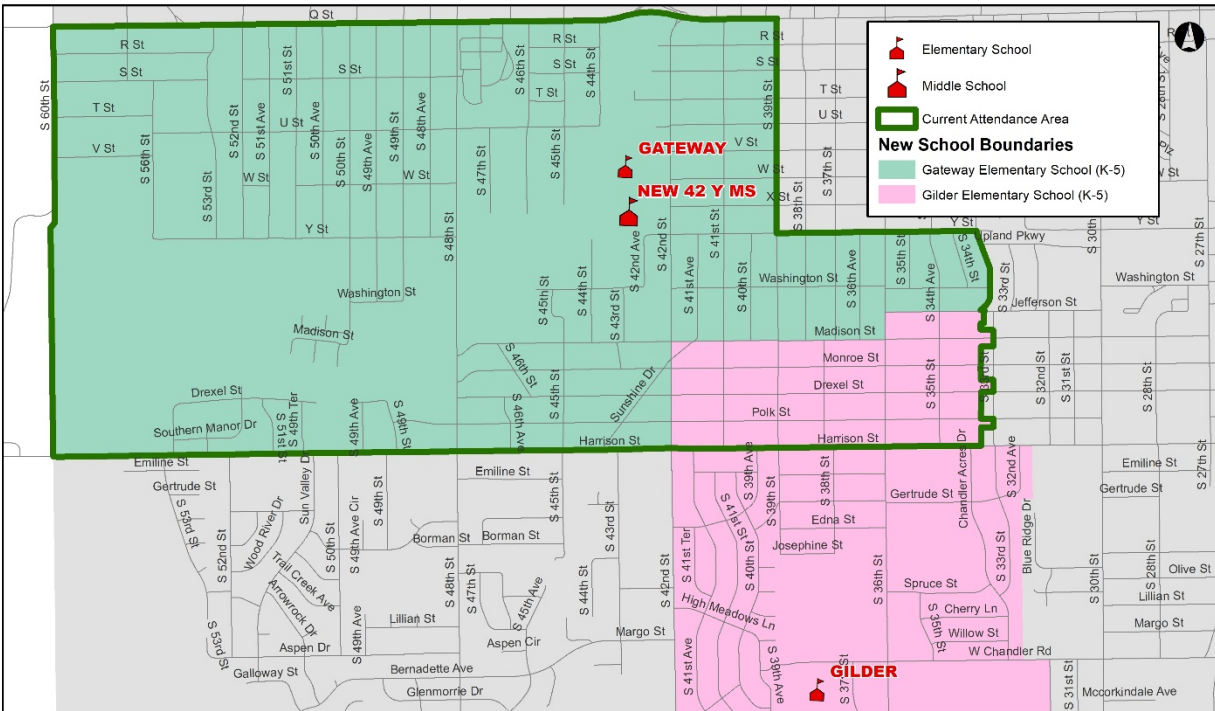

# Bond Phase 2 Construction and Boundaries Update Gateway Elementary School

## Boundary Changes:

- At the beginning of the 2023-24 school year, Gateway Elementary’s attendance boundaries will change.
  - A portion of Gateway Elementary’s southeastern boundary will transition to Gilder Elementary.
  - Gateway Elementary will be assigned to the new 42nd & Y middle school.

## Grade Level Configuration:

- Starting in the 2023-24 school year, Gateway Elementary will become a PK-5 school.
- Grade six classes will transition to the new 42nd & Y middle school.

OPS is committed to regular, ongoing communication with impacted families throughout Bond Phase 2. For more information, please visit <https://boundary.ops.org/> or contact the Gateway Elementary office at (531) 299-1480.