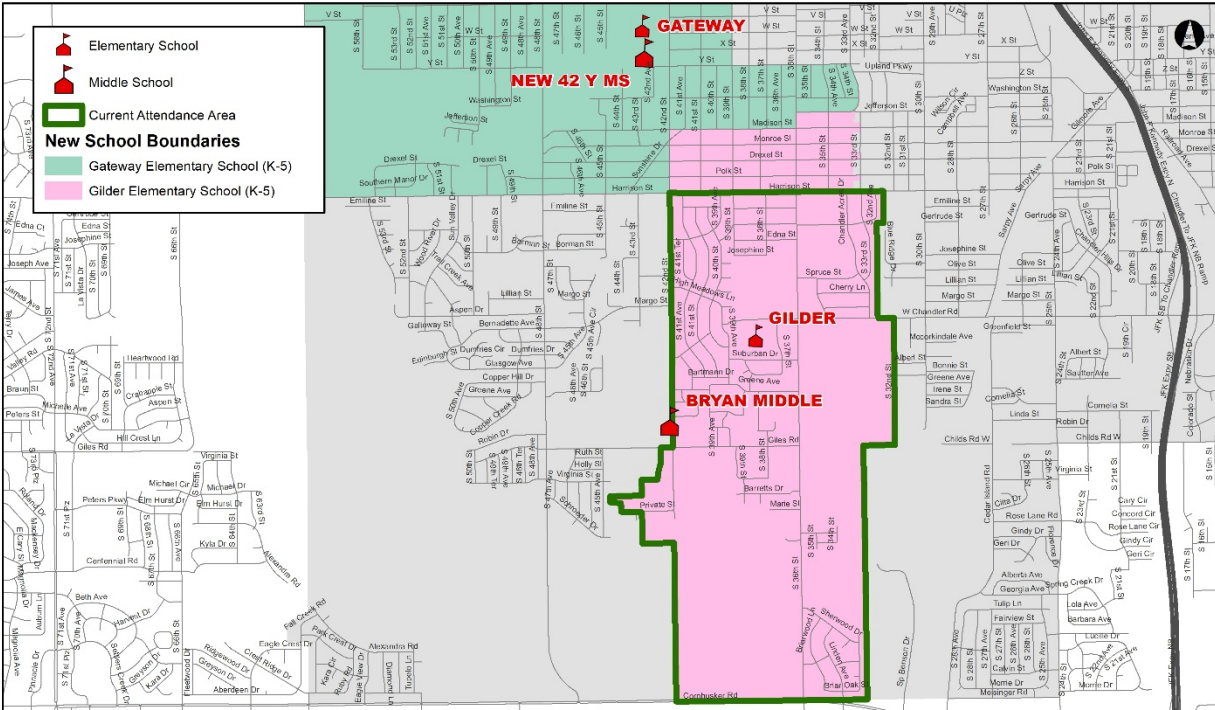

# Bond Phase 2 Construction and Boundaries Update Gilder Elementary School

## Boundary Changes:

- At the beginning of the 2023-24 school year, Gilder Elementary’s attendance boundaries will change.
  - The northern boundary of Gilder Elementary will extend, as a portion of Gateway Elementary’s southeastern boundary will transition to Gilder Elementary.
  - Gilder Elementary will continue to be assigned to Bryan Middle School.

## Grade Level Configuration:

- Starting in the 2023-24 school year, Gilder Elementary will become a PK-5 school.
- Grade six classes will transition to Bryan Middle School.

OPS is committed to regular, ongoing communication with impacted families throughout Bond Phase 2. For more information, please visit <https://boundary.ops.org/> or contact the Gilder Elementary office at (531) 299-1500.