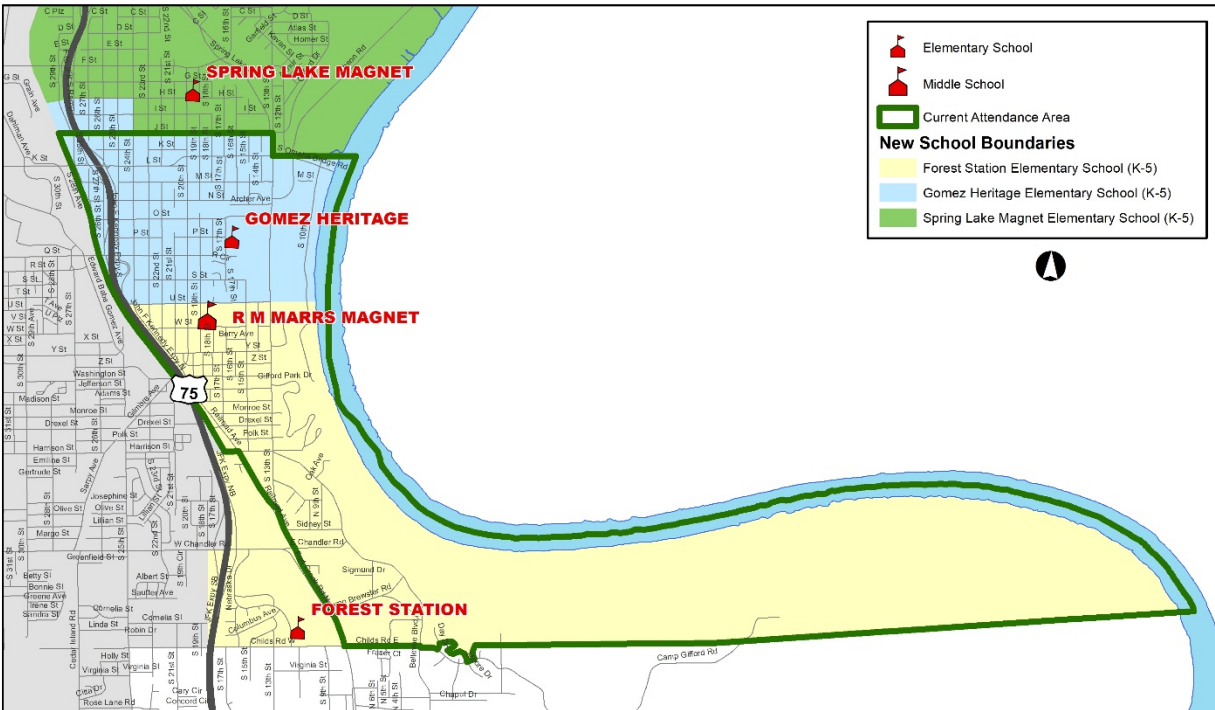

Bond Phase 2 Construction and Boundaries Update Gomez Heritage Elementary

Boundary Changes:

- As the new Forest Station Elementary School (Fort Crook) opens, tentatively scheduled for fall 2022, boundary changes surrounding the school will go into effect.
 - A portion of Gomez Heritage Elementary's southern boundary will become part of the Forest Station Elementary School boundaries.
 - A portion of Spring Lake Elementary's southwestern boundary will transition to Gomez Heritage Elementary.
- Gomez Heritage Elementary will continue to be assigned to R.M. Marris Magnet Center.

Grade Level Configuration:

- Starting in the 2022-23 school year, Gomez Heritage Elementary will become a PK-5 school.
- R.M. Marris Magnet Center will become a 6-8 school.

OPS is committed to regular, ongoing communication with impacted families throughout Bond Phase 2. For more information, please visit <https://boundary.ops.org/> or contact the Gomez Heritage Elementary office at (531) 299-1520.