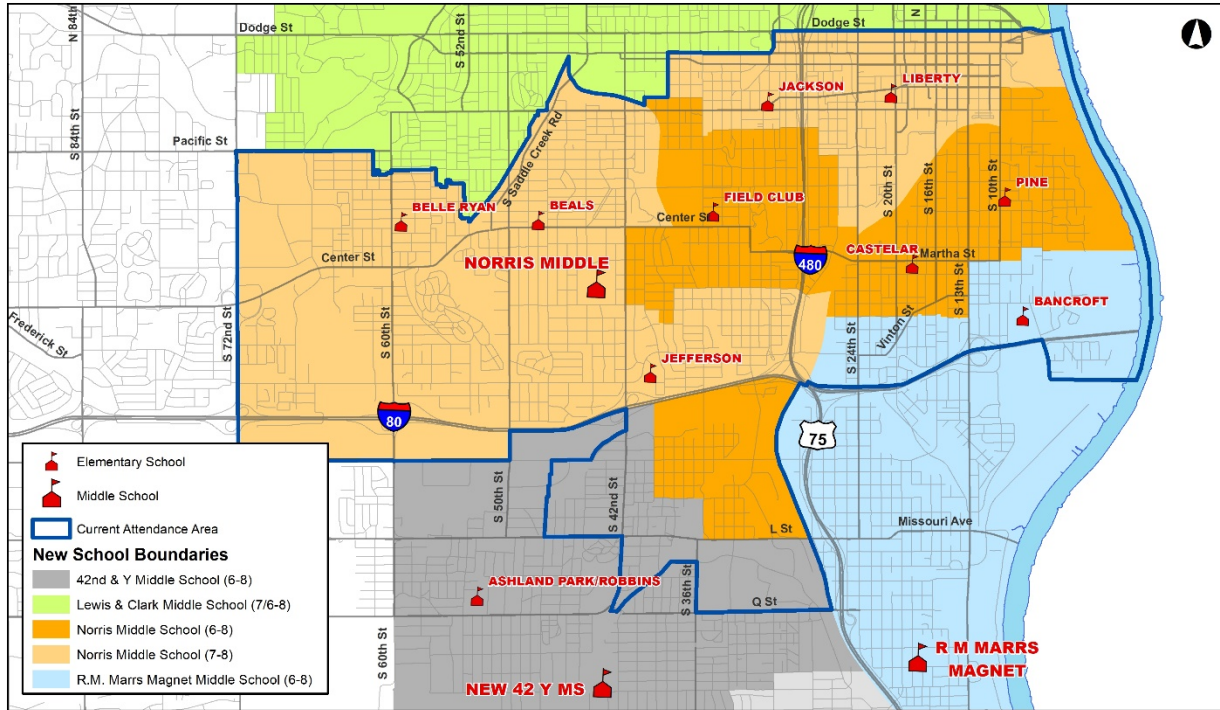

Bond Phase 2 Construction and Boundaries Update Norris Middle School

Boundary Changes:

- As the new Pine Elementary School (10th & Pine) opens, tentatively scheduled for fall 2022, boundary changes surrounding the school will go into effect.
 - A portion of Norris Middle School's current eastern boundary will transition to R.M. Marris Magnet Center.
- As the new 42nd & Y middle school opens, tentatively scheduled for fall 2023, boundary changes surrounding the school will go into effect.
 - A portion of Norris Middle School's current southcentral boundary will become part of the new 42nd & Y middle school boundaries.
- Beals Elementary, Belle Ryan Elementary, Castelar Elementary, Field Club Elementary, Jackson Elementary, Jefferson Elementary, Liberty Elementary and the new Pine Elementary will be assigned to Norris Middle School.

Grade Level Configuration:

- Starting in the 2022-23 school year, grade six classes from Ashland Park Robbins Elementary will transition to Norris Middle.

OPS is committed to regular, ongoing communication with impacted families throughout Bond Phase 2. For more information, please visit <https://boundary.ops.org/> or contact Norris Middle School office at (531) 299-2500.