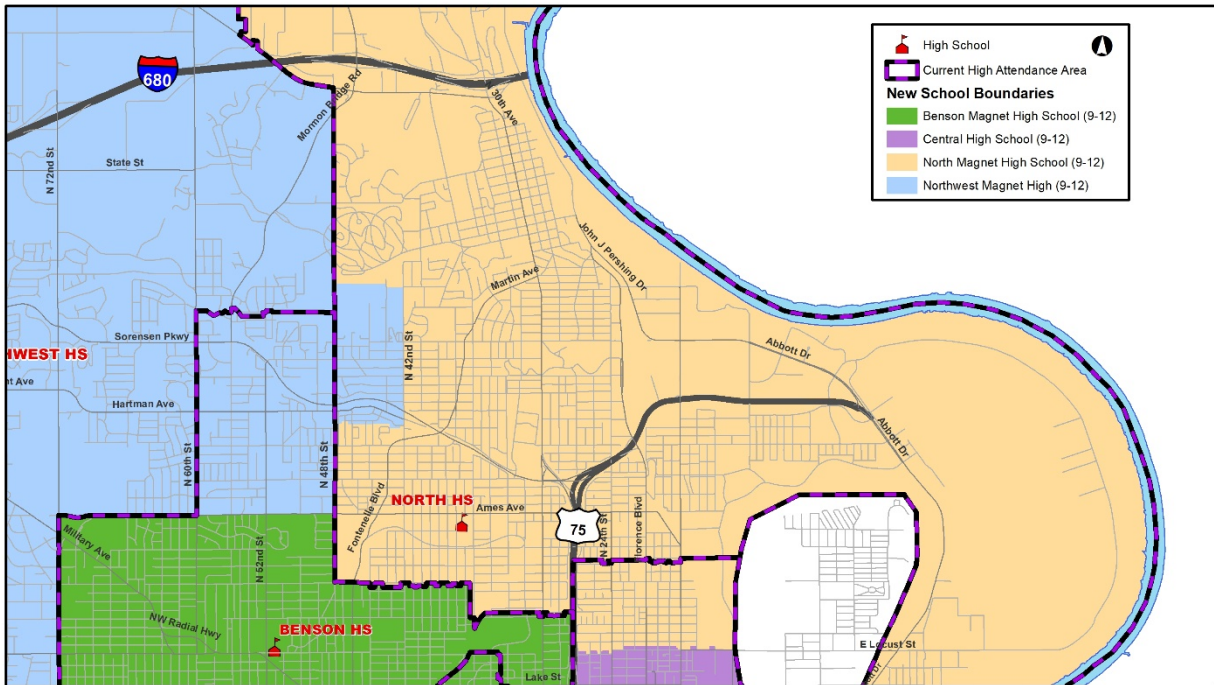

# Bond Phase 2 Construction and Boundaries Update North High School

## Boundary Changes:

- As the new Westview High School (156th & Ida) and Buena Vista High School (60th & L) open, tentatively scheduled for fall 2022, boundary changes for all district high schools will go into effect.
  - A portion of Central High’s northeastern boundary will transition to North High.
  - A portion of Northwest High’s eastern boundary will transition to North High.