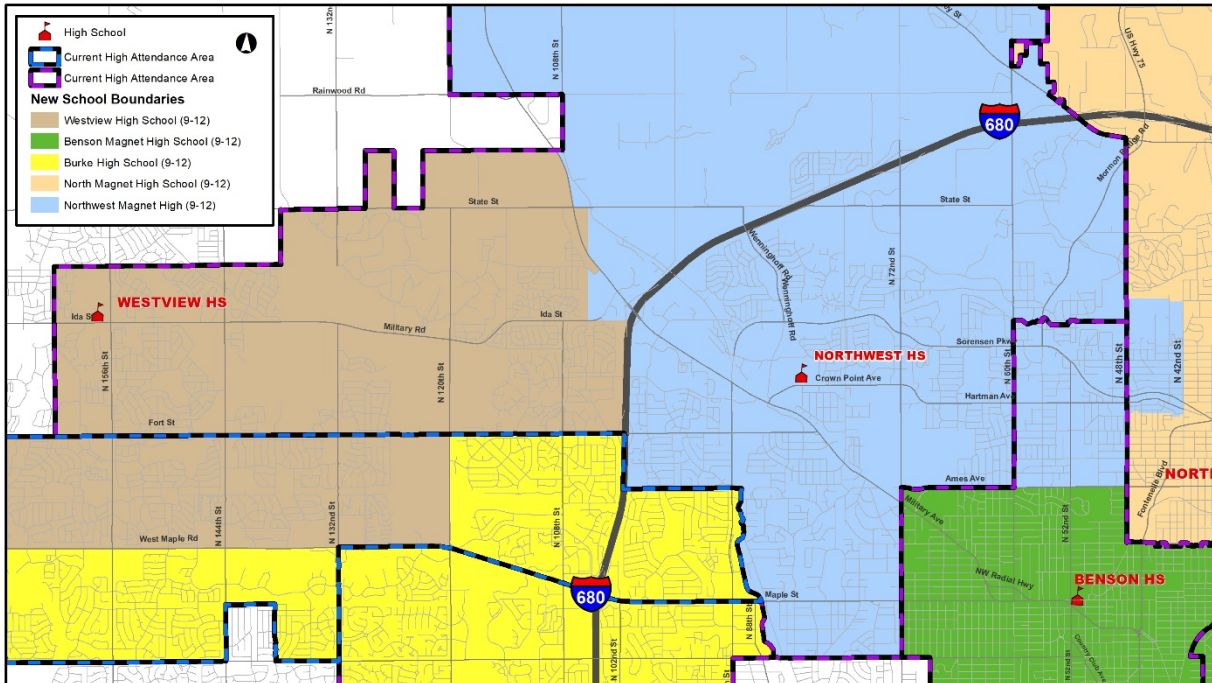

Bond Phase 2 Construction and Boundaries Update Northwest High School

Boundary Changes:

- As the new Westview High School (156th & Ida) and Buena Vista High School (60th & L) open, tentatively scheduled for fall 2022, boundary changes for all district high schools will go into effect.
 - Northwest High’s western boundary will become part of the Westview High School boundaries.
 - The northwestern portion of Burke and Northwest High’s shared attendance boundary will become part of the Westview High School boundaries.
 - A portion of North High’s western boundary will transition to Northwest High.
 - A portion of Benson High’s northern boundary will transition to Northwest High.

Grade Level Configuration:

- Westview High School will open with 9th and 10th grade only, adding 11th grade in 2023 and 12th grade in 2024.
- Students residing in the Westview High attendance area and attending their current home high school of Northwest High in the 2021-22 school year for 9th grade, will be required to transition to Westview High at the start of the 2022-23 school year for 10th grade.