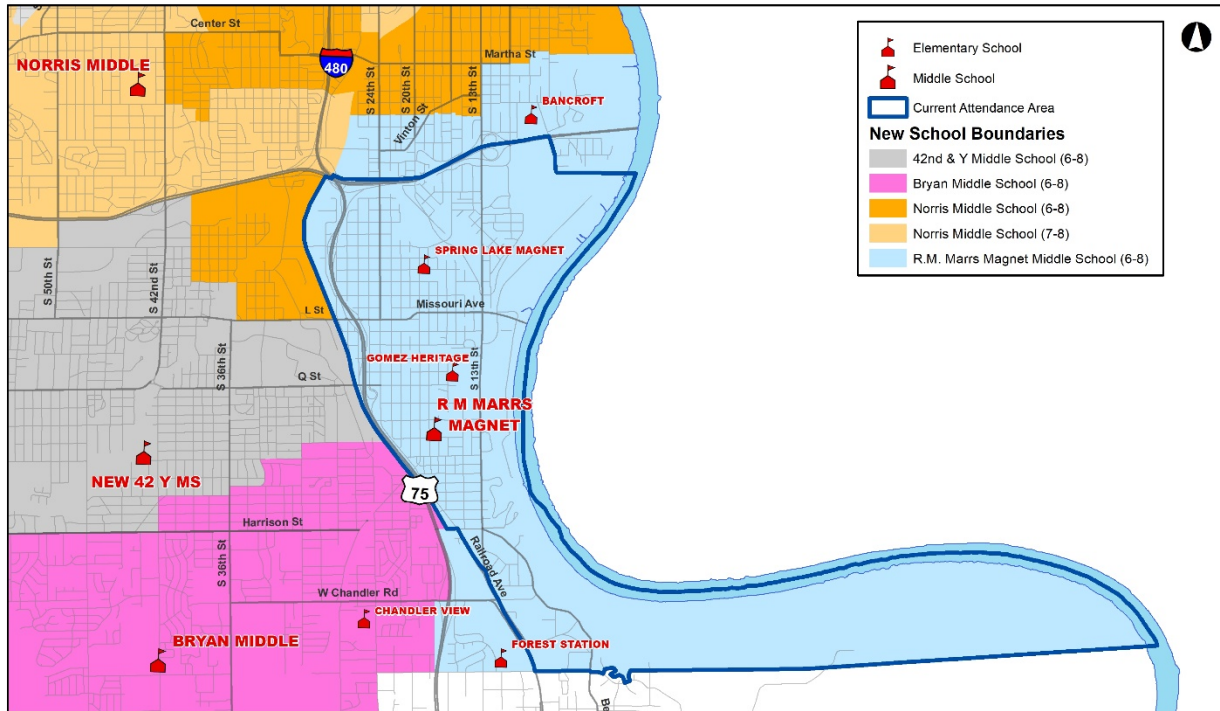

Bond Phase 2 Construction and Boundaries Update R.M. Marris Magnet Center

Boundary Changes:

- As the new Pine Elementary School (10th & Pine) and Forest Station Elementary School (Fort Crook) open, tentatively scheduled for fall 2022, boundary changes will go into effect.
 - A portion of Norris Middle School’s eastern boundary will transition to R.M. Marris Magnet Center.
 - A portion of Bryan Middle School’s eastern boundary will transition to R.M. Marris Magnet Center.
- Bancroft Elementary, Forest Station Elementary, Gomez Heritage Elementary and Spring Lake Elementary will be assigned to R.M. Marris Magnet Center.

Grade Level Configuration:

- Starting in the 2022-23 school year, R.M. Marris Magnet Center will become a 6-8 school.
- Bancroft Elementary, Gomez Heritage Elementary and Spring Lake Elementary will become PK-5 schools.