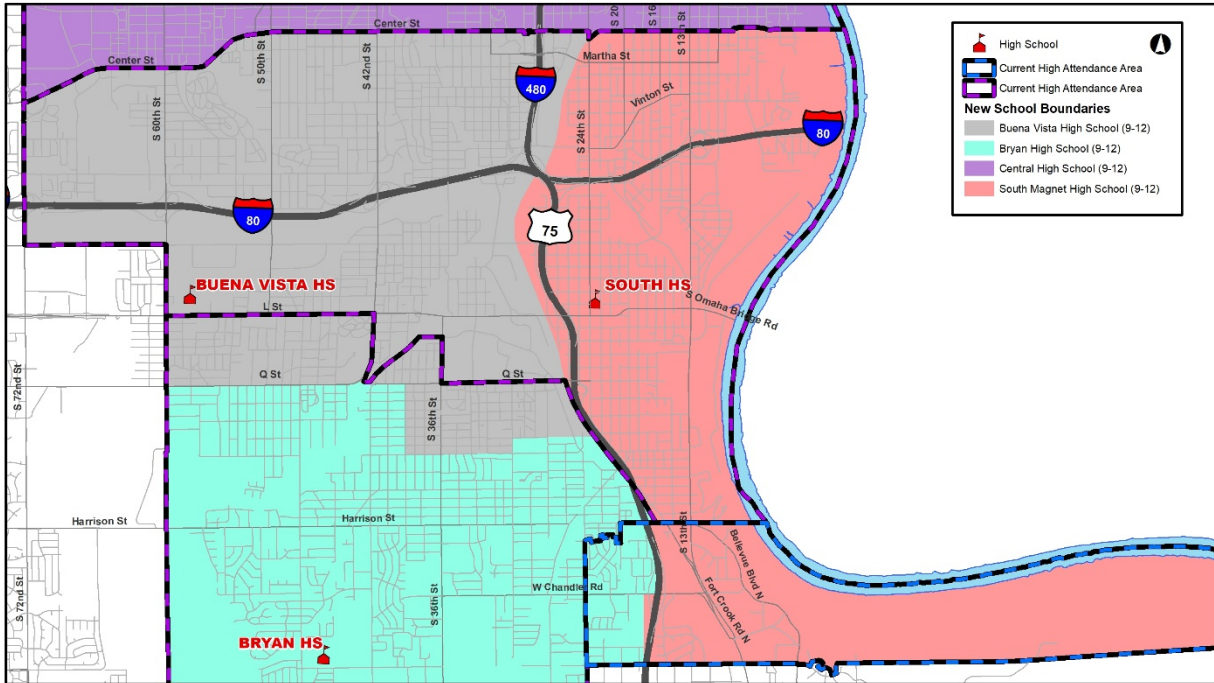

Bond Phase 2 Construction and Boundaries Update South High School

Boundary Changes:

- As the new Westview High School (156th & Ida) and Buena Vista High School (60th & L) open, tentatively scheduled for fall 2022, boundary changes for all district high schools will go into effect.
 - The western portion of South and Bryan High’s shared attendance boundary will transition to Bryan High.
 - South High’s western boundary will become part of the Buena Vista High School boundaries.

Grade Level Configuration:

- Buena Vista High School will open with 9th and 10th grade only, adding 11th grade in 2023 and 12th grade in 2024.
- Students residing in the Buena Vista High attendance area and attending their current home high school of South High in the 2021-22 school year for 9th grade, will be required to transition to Buena Vista High at the start of the 2022-23 school year for 10th grade.