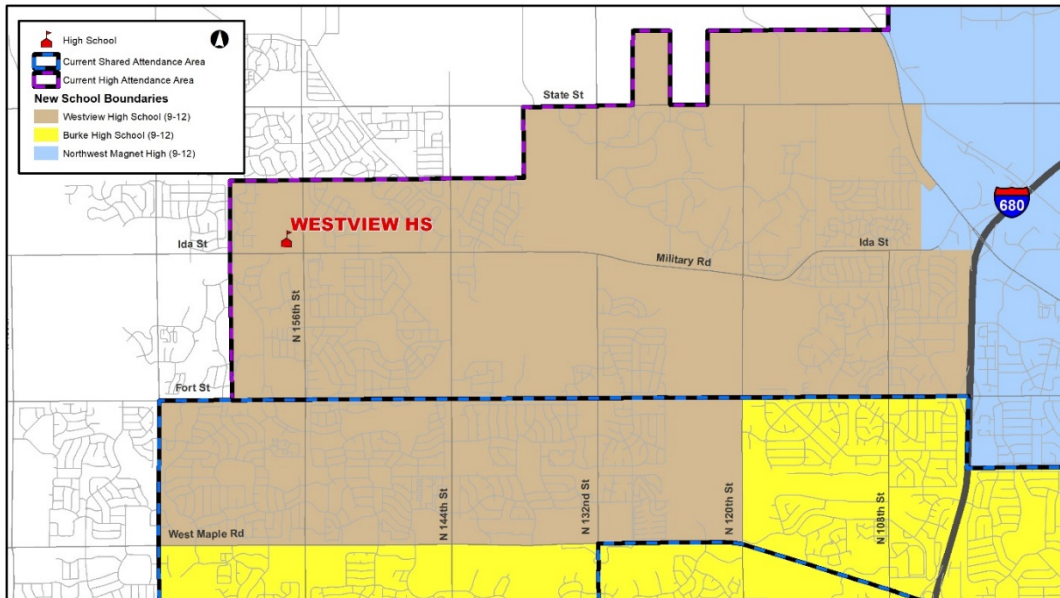

Bond Phase 2 Construction and Boundaries Update Westview High School (156th & Ida)

Construction:

- Construction for the new Westview High School has already begun.
 - Construction is tentatively scheduled to be complete in time for the start of the 2022-23 school year.

Boundary Changes:

- As Westview High School opens, tentatively scheduled for fall 2022, boundary changes surrounding the school will go into effect.
 - A portion of Burke High's northwestern boundary will become part of the Westview High School boundaries.
 - Northwest High's western boundary will become part of the Westview High School boundaries.

Grade Level Configuration:

- Westview High School will open with 9th and 10th grade only, adding 11th grade in 2023 and 12th grade in 2024.
- Students residing in the Westview High attendance area and attending their current home high school (Burke or Northwest High) in the 2021-22 school year for 9th grade, will be required to transition to Westview High at the start of the 2022-23 school year for 10th grade.